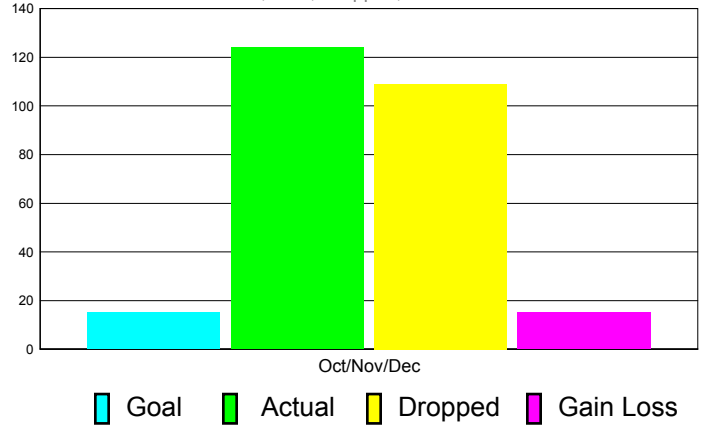

Membership Results 2011-2012

Goal, New, Dropped, Gain/Loss