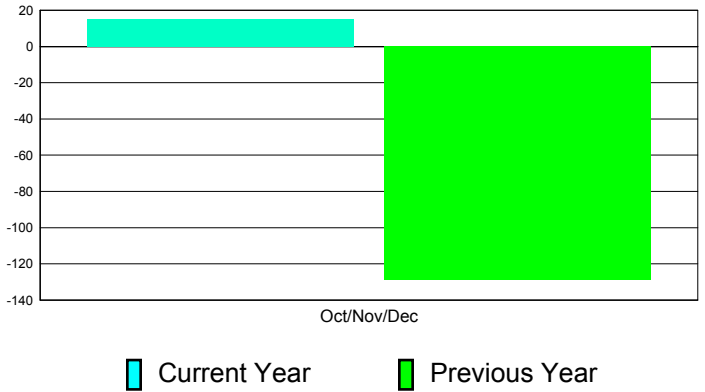

Comparison of Membership Gain/Loss

Current Year Compared to the Previous Year