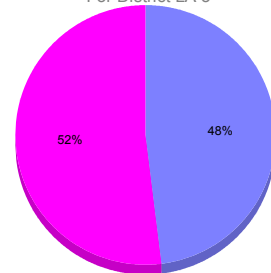

Membership Results
2011-2012

Membership
2010-2011

Month	Net Memb Goal	Actual New Memb	Actual Dropped Memb	Gain/Loss of Memb	Gain/ Loss of Memb
Oct/Nov/Dec	15	124	109	15	-129
Totals	15	124	109	15	-129

Membership Results 2011-2012

Goal, New, Dropped, Gain/Loss

Comparison of Membership Gain/Loss

Current Year Compared to the Previous Year

Gender Comparison 2010-2011

For District LA 3

Oct/Nov/Dec

■ Male ■ Female